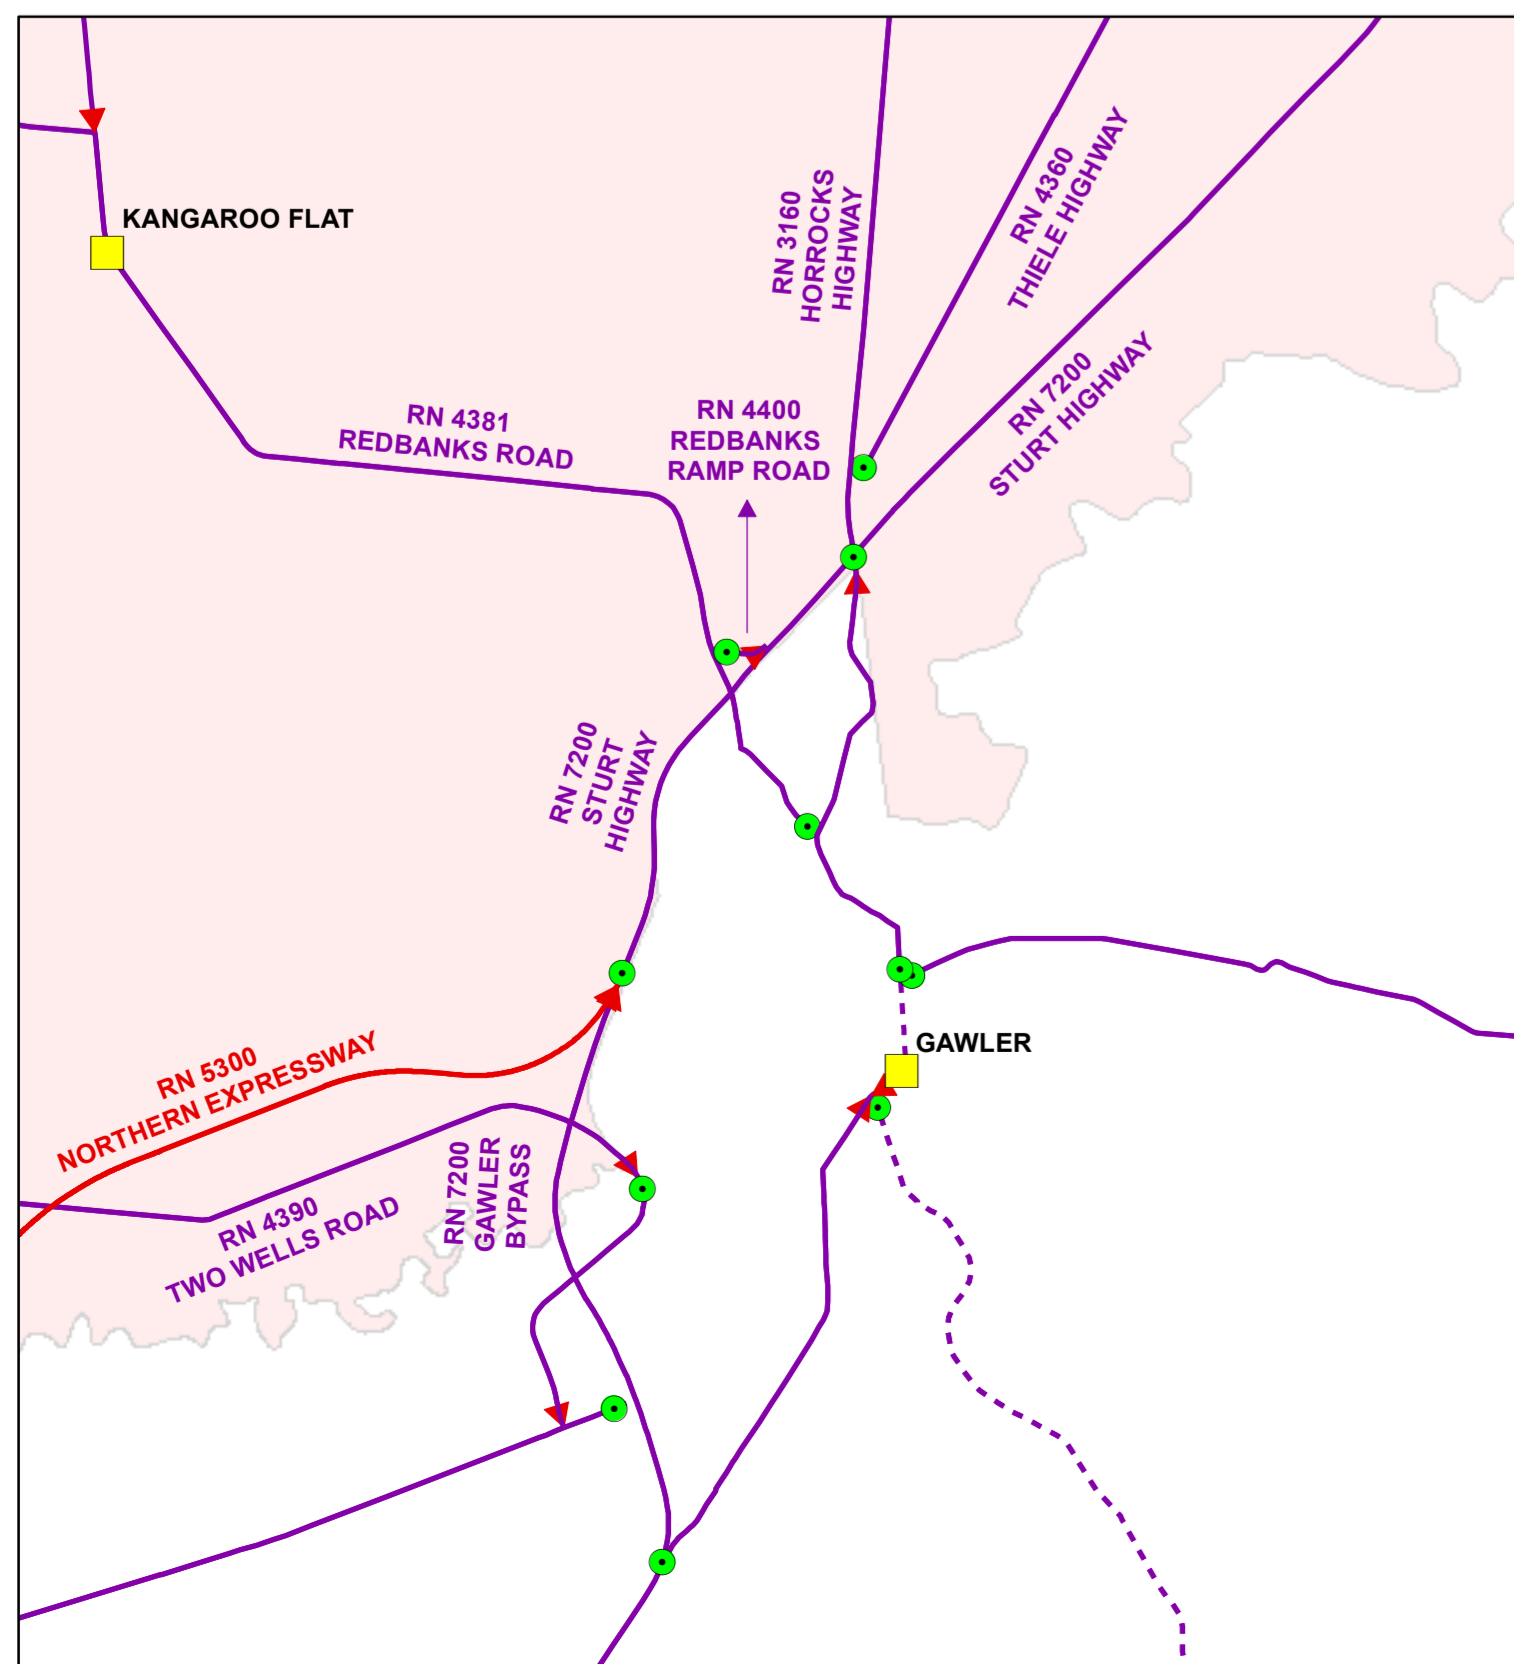

# RACK PLAN 869

**Legend**

- — State Roads
- - - - Council Roads
- — Expressway
- Towns
- Coastline

Note:-  
Roads within townships may retain their historical names and are not shown on this map.

Approved by A.J. Milazzo, 9 August 2011  
(Map updated 16 December 2013)  
Delegate of the Commissioner of Highways

Gawler

Inset 1

Inset 2