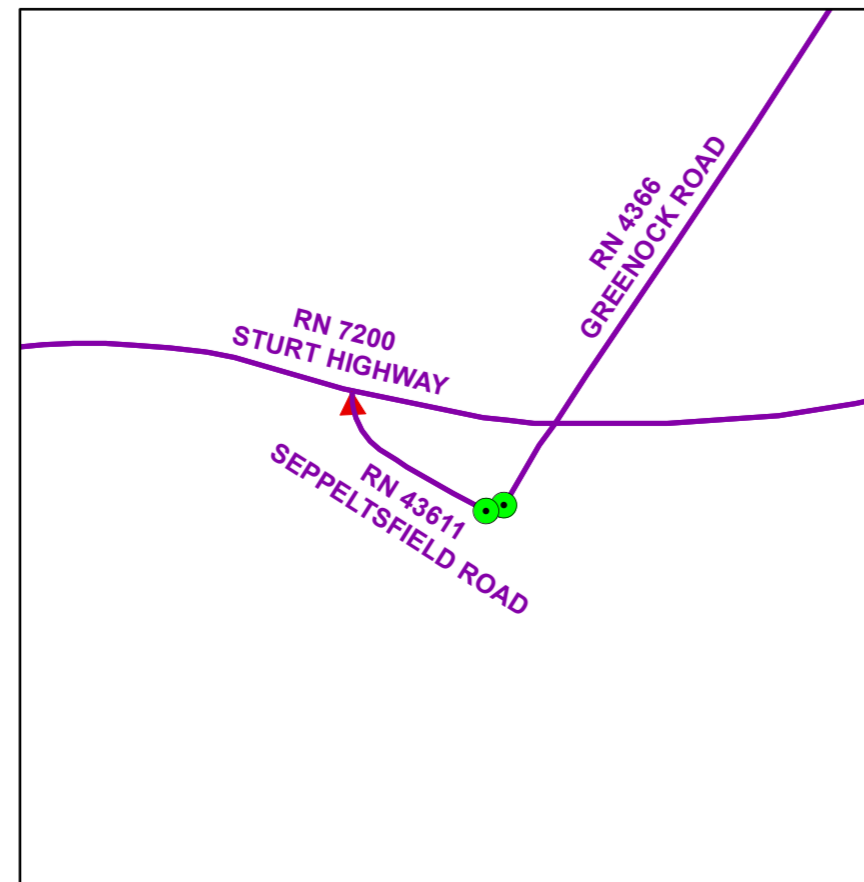

# RACK PLAN 869

**Legend**

- — State Roads
- - - - Council Roads
- — Expressway
- Towns
- Coastline

Note:-  
Roads within townships may retain their historical names and are not shown on this map.

Approved by A.J. Milazzo, 9 August 2011  
(Map updated 16 December 2013)  
Delegate of the Commissioner of Highways

Gawler

Inset 1

Inset 2